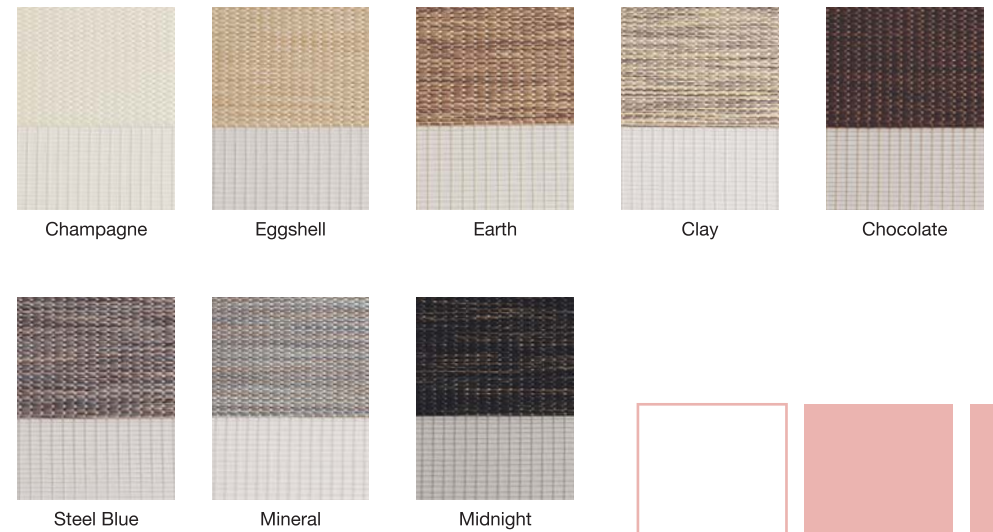

Sierra *Light Filtering*

Colours shown are indicative only and should not be used for final selection. Products ordered should be chosen from actual samples current at the time of order and are subject to availability. Whilst every effort is made to provide samples, brochures and displays consistent with products delivered to site, they should be viewed as a guide only.