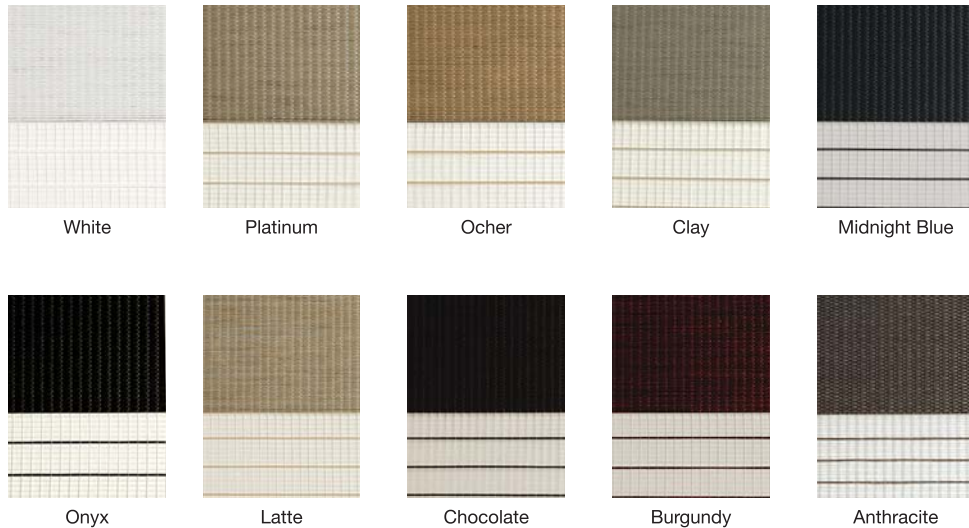

Available Colours *continued...*

Umbria *Blackout*

Colours shown are indicative only and should not be used for final selection. Products ordered should be chosen from actual samples current at the time of order and are subject to availability. Whilst every effort is made to provide samples, brochures and displays consistent with products delivered to site, they should be viewed as a guide only.

Accessories

Standard Cord Lengths

500mm, 750mm, 1000mm, 1250mm, 1500mm, 1750mm, 2000mm, 2250mm, 2500mm

Control Options

Cord: White, Black, Brown, Grey, Cream
Chain: Stainless Steel

Cassette/Bottom Rail Colours

White, Black, Brown, Grey, Cream
Now with optional matching fabric insert!

Motorisation Available

Specifications

Fabric Range	Minimum Width	Maximum Width	Minimum Drop	Maximum Drop New Regular Cassette
Asti	300mm	2700mm	450mm	3700mm
Sierra	300mm	2700mm	450mm	3000mm
Umbria	300mm	2400mm	450mm	2700mm
Lustre Linen Sheer Viva Milan Nantucket	300mm	2400mm	450mm	2800mm
Vicenza	300mm	2700mm	450mm	2700mm
Selene	300mm	2700mm	450mm	3000mm
Celeste Tivoli Tuscany Belize Voile	300mm	2700mm	450mm	2800mm

Please note that when the width of your blind is more than 2200mm, the deluxe bottom rail is required upon manufacture.